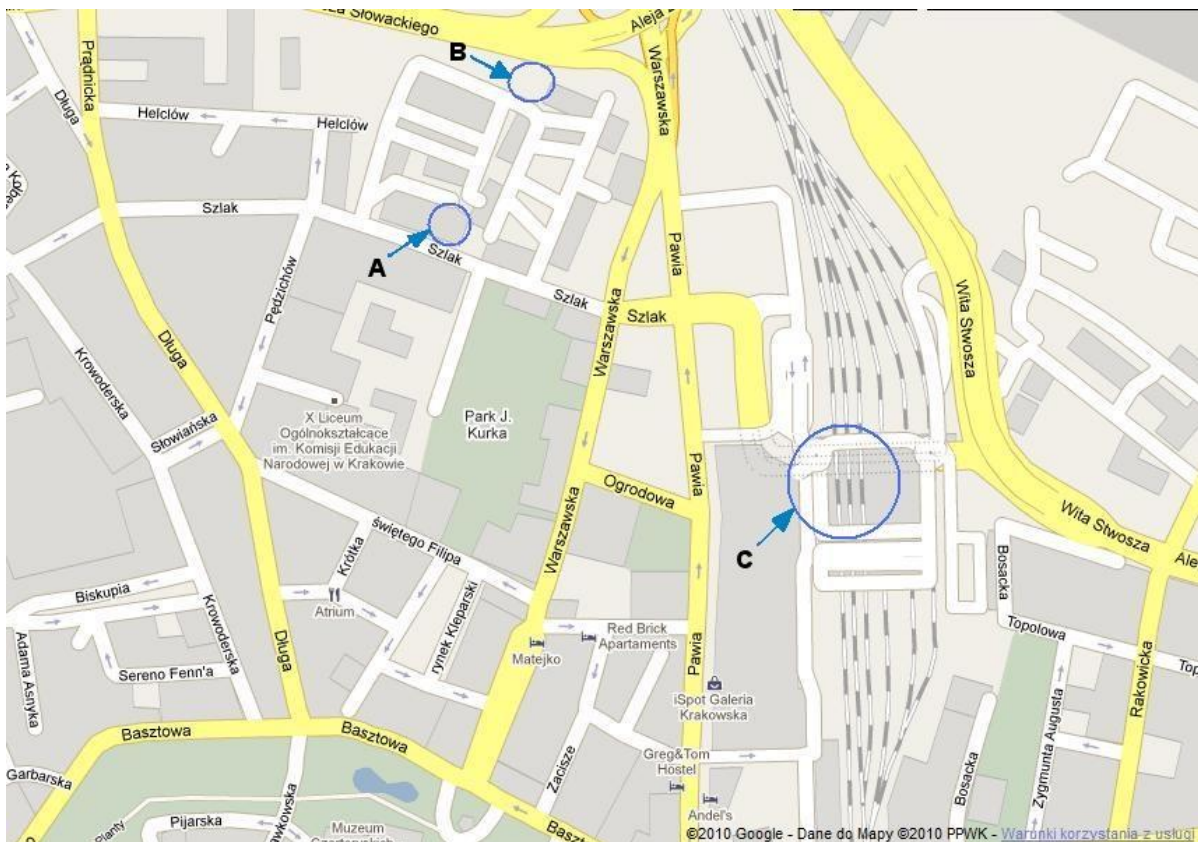

MPM2023 conference (Kraków, May 17-19, 2023)

Venue of the MPM2023 conference

MPM2023 conference will be held at the **Cracow University of Technology campus** (ul. Warszawska 24, Krakow) in the **'Kotlownia' building** (sign "B" on the map)

Source: Google maps

- A – Faculty of Chemical Engineering and Technology building
- B - 'Kotlownia' building**
- C – Main Railway Station (Kraków Główny)

How to reach the Cracow University of Technology campus?

2. From the Railway Station (Kraków Główny)

Cracow University of Technology campus at ul. Warszawska is located within the walking distance from the Main Railway Station (Kraków Główny) – please see the map.